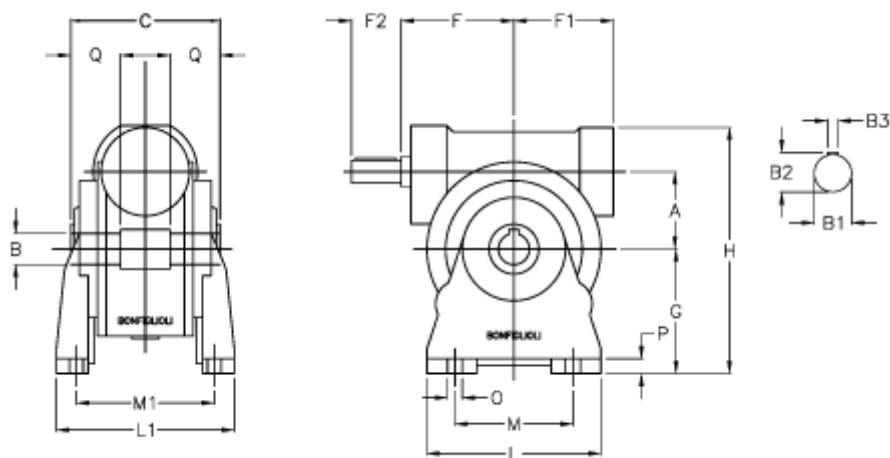

Article number: 3901185060200

Description: Worm gear with solid input shaft
VF 185A-60-HS

Measures

a	= 185.4	F1 = 205	P = 22
B	= 60	g = 254	Q = 65.0
B1 E7	= 40	H = 521	
B2	= 43.0	L = 360	
B3 H9	= 12	L1 = 320	
C	= 190	m = 270	
Description = VF 185A-xx-HS		M1 = 251.0	
F	= 214.5	O = 22.0	